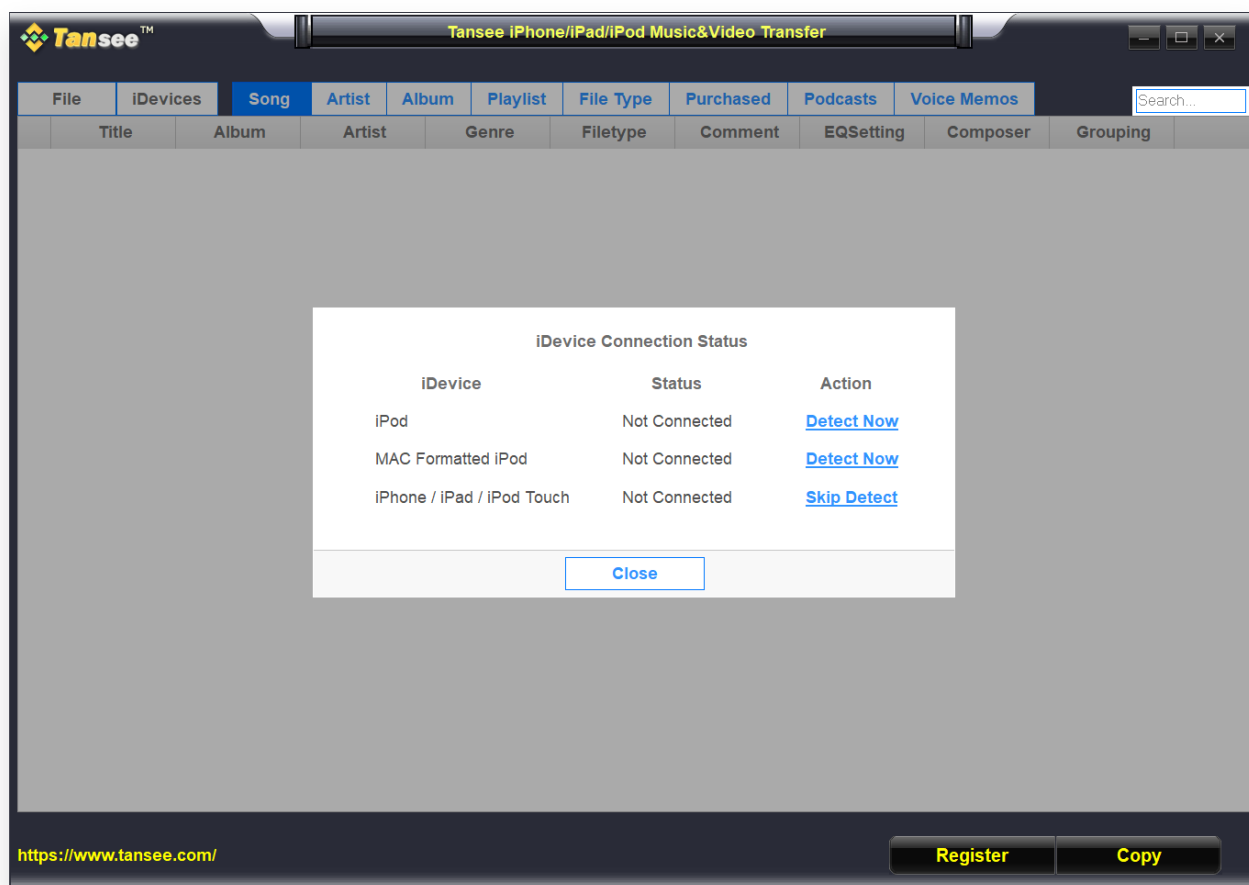

If asked, unlock your iOS or iPadOS device using your passcode. If you see a prompt on your iOS or iPadOS device asking you to Trust This Computer, tap Trust to continue.

4

After Tansee displays all songs and videos, choose files you would like to copy, and click the button labeled "Copy" which can be found at the bottom of the screen.